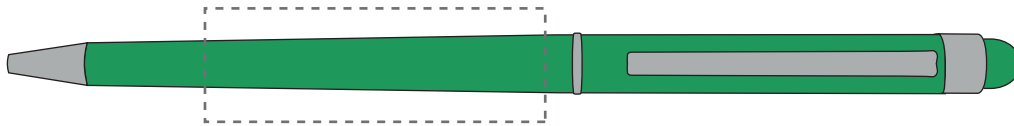

Your Ref:	Quantity:	Product Code: TPC442902
Our Ref:	Version: 1	Product Colour: GREEN

**PRINTING CONCERNS:**

We stock this item in the following colours

**PANTONE REFERENCE(S)**

● Engraving

ARTWORK SCALE 100%

ARTWORK SCALE 100%

Rotary Engrave Area:

45mm x 15mm

Product Image for visualisation  
- colours may vary

The dashed line is to demonstrate print area and will not appear on your printed item

**PLEASE NOTE:**